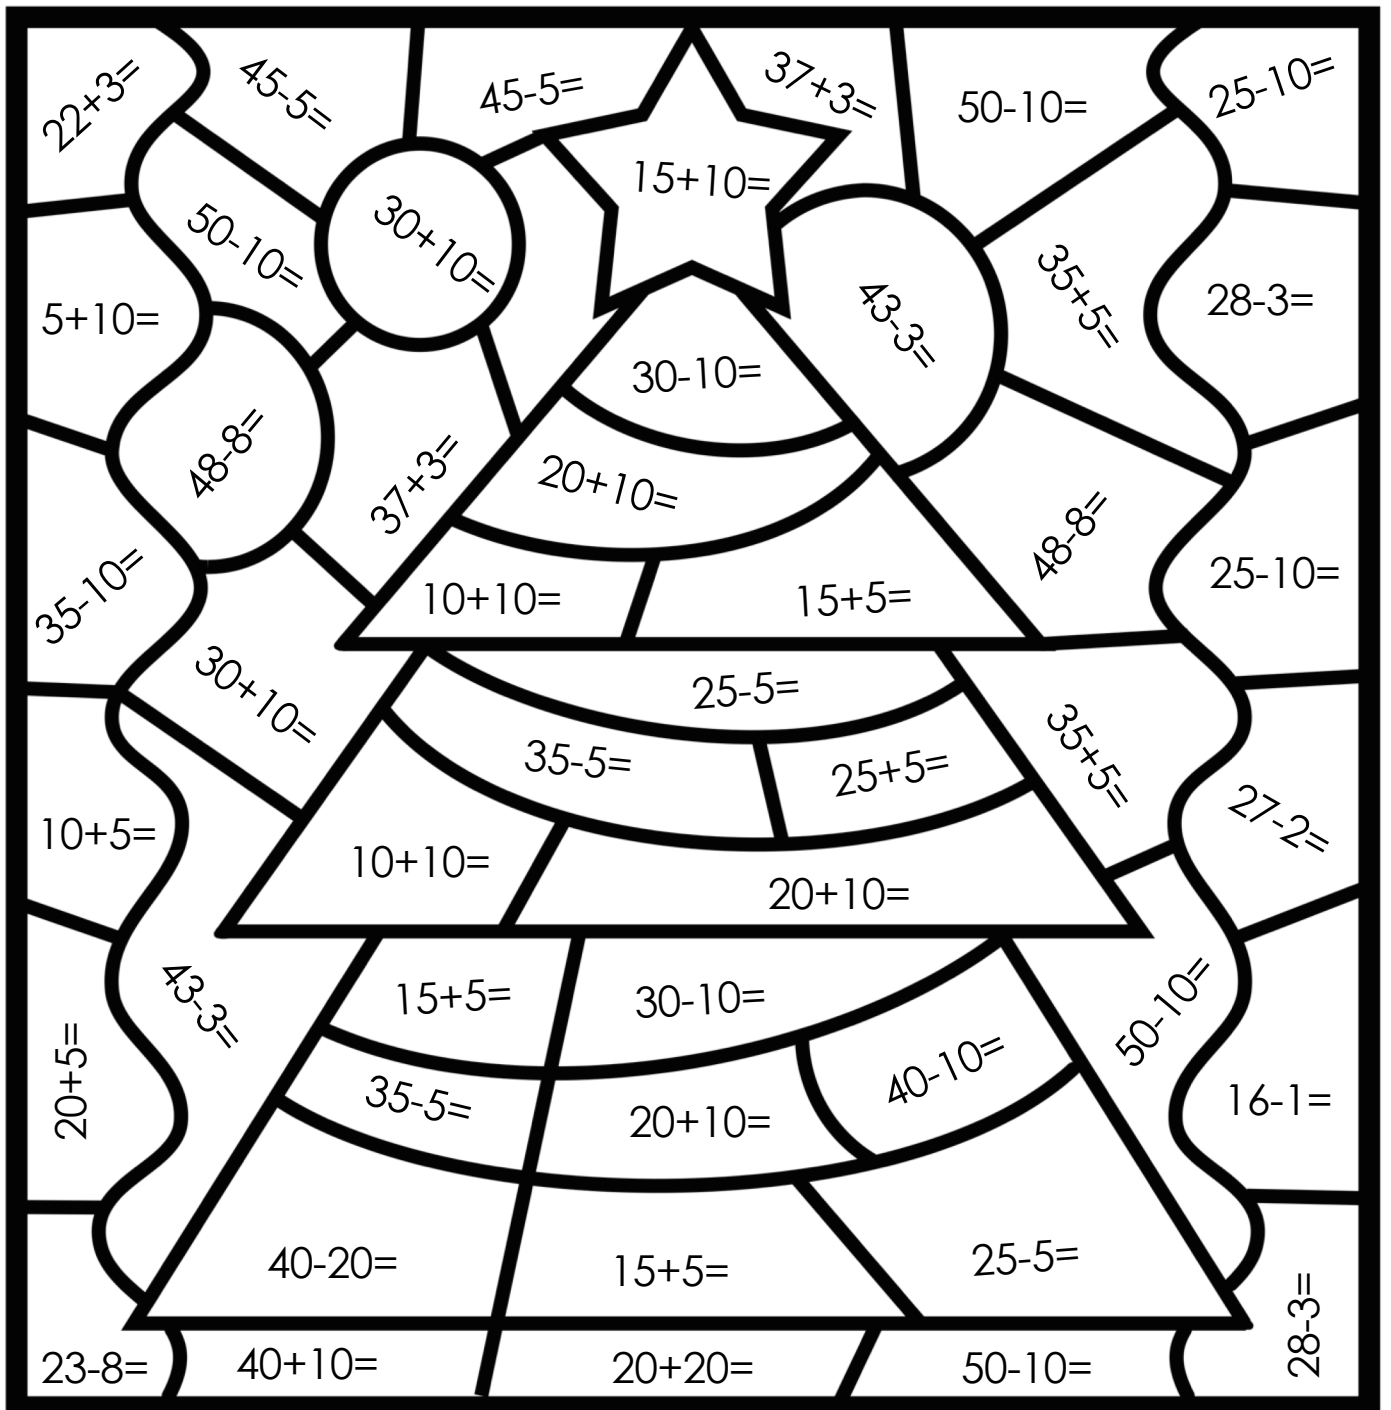

COLOR BY NUMBER

15 =  blue

30 =  red

20 =  green

35 =  brown

25 =  yellow

40 =  purple

25+5=  20+10=  40-10=

45-10= 37-2= 30+5= 40-5=

27+3=  25+5=  20+10=

COLOR BY NUMBER

15 =  blue

20 =  green

25 =  white

30 =  red

35 =  pink

40 =  purple

COLOR BY NUMBER

15 =  blue

30 =  red

20 =  green

25 =  yellow

40 =  orange

CREDITS

SAMPLE KEY – COLORS MAY VARY.