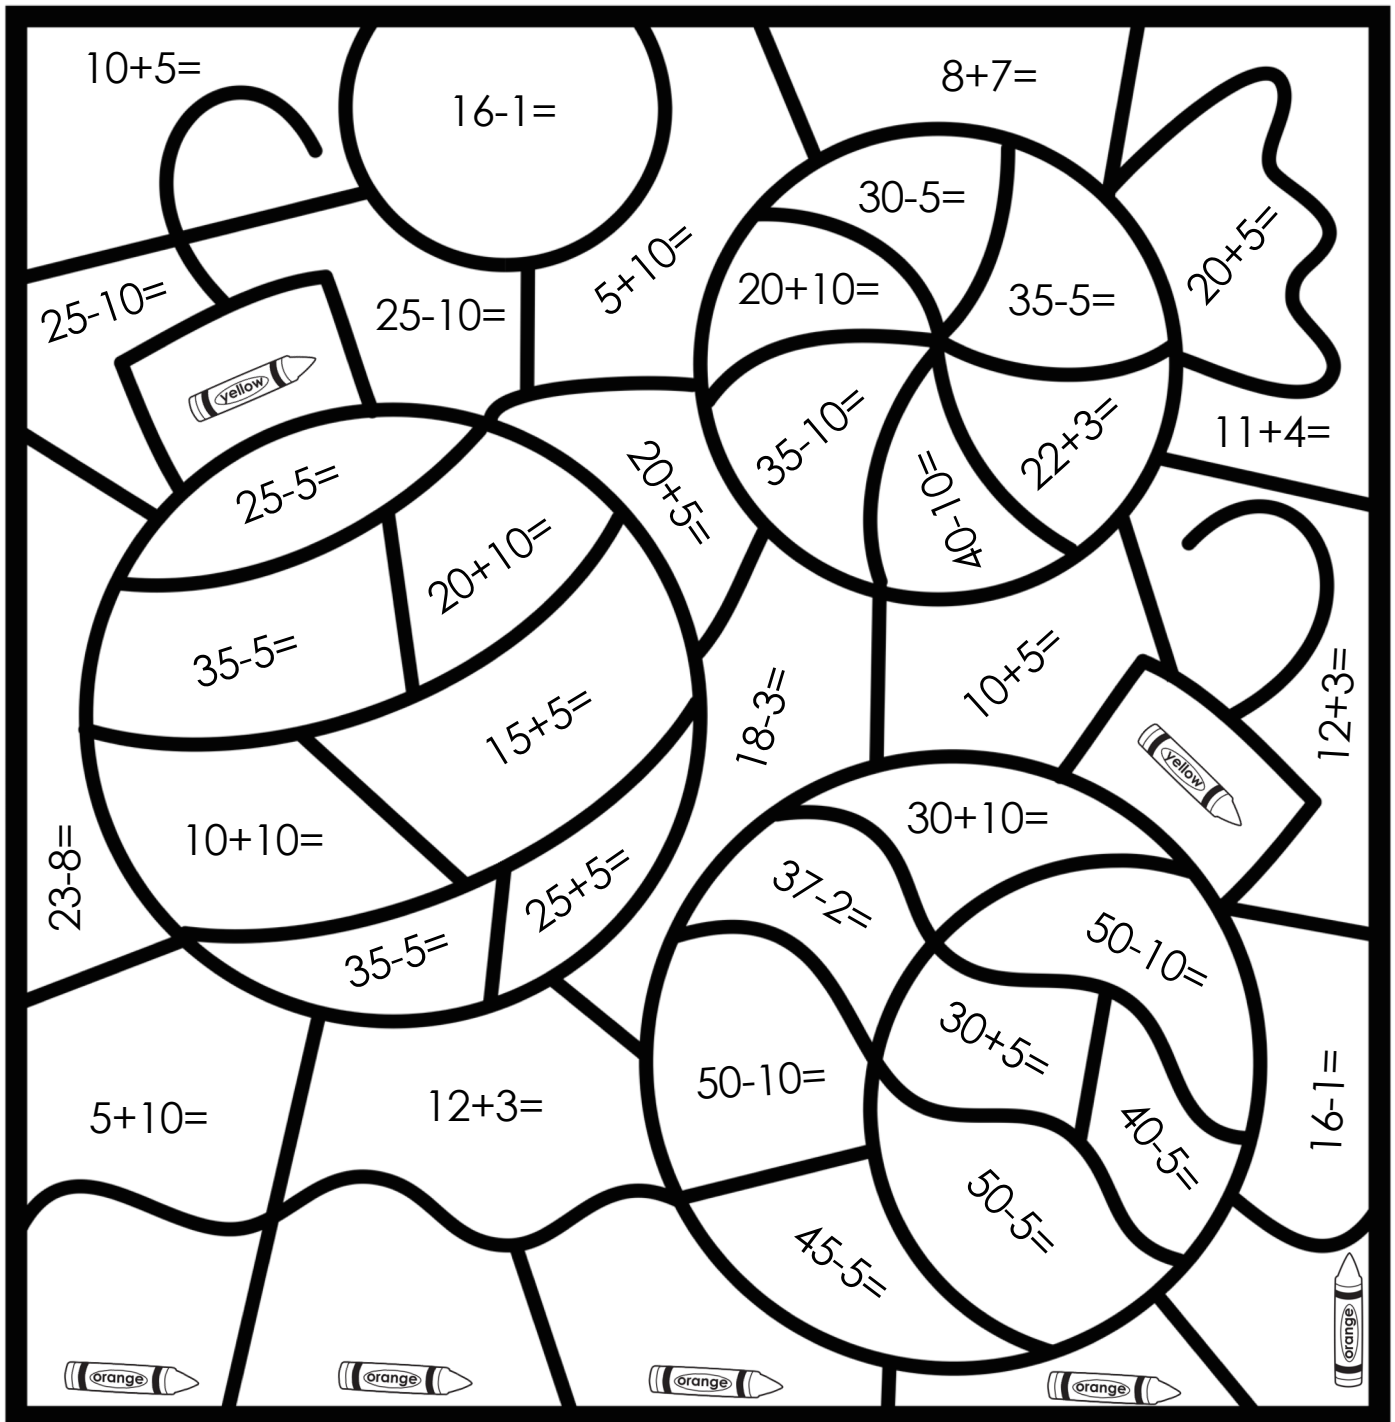

COLOR BY NUMBER

15 = blue

20 = green

25 = white

30 = red

35 = pink

40 = purple